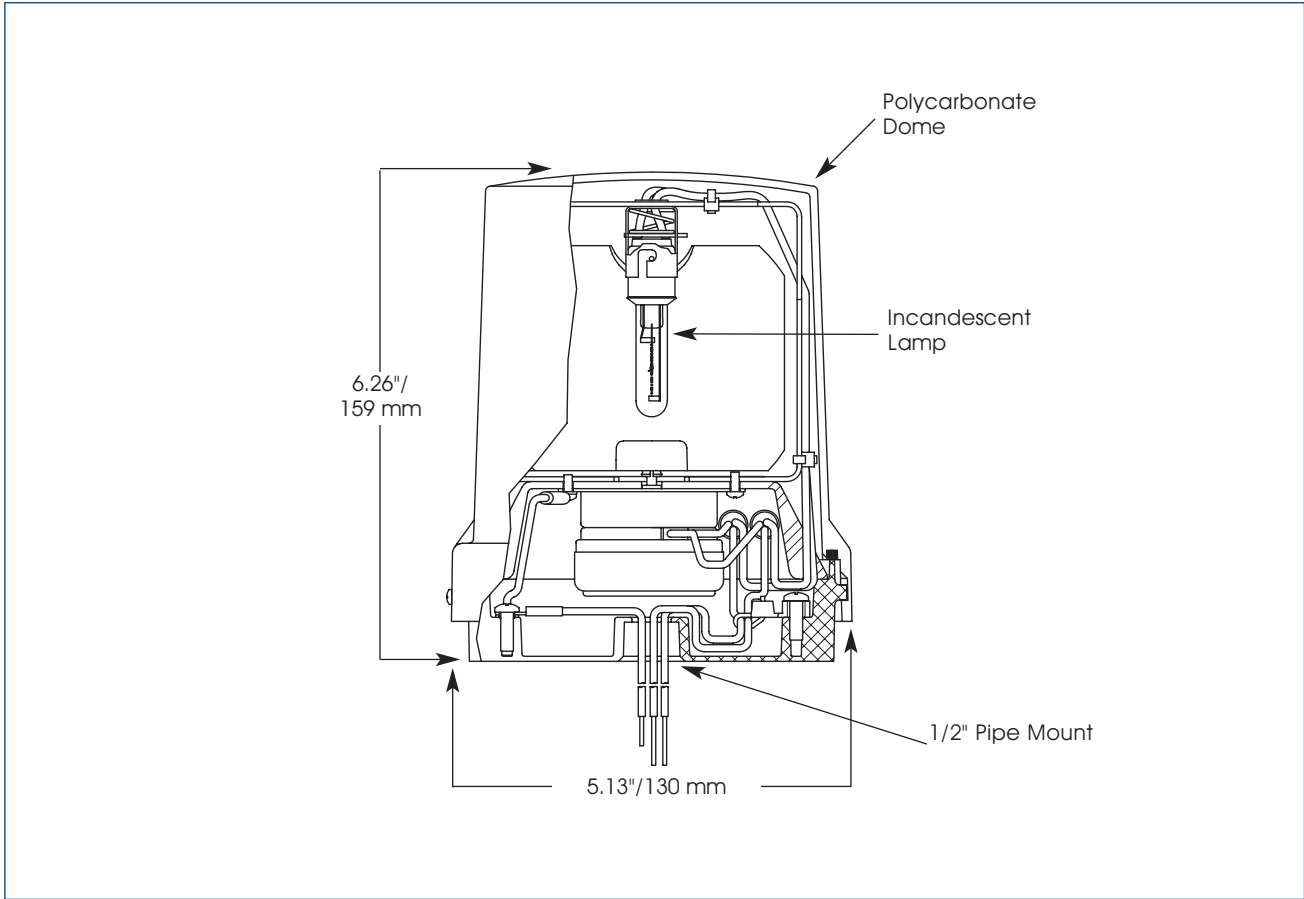

## LIGHT DUTY WARNING LIGHT

- Available in 120VAC
- Five dome colors
- Integrated 1/2 - inch pipe mount and surface mount
- Type 4X, IP66 enclosure
- UL and cUL Listed and CSA Certified

Federal Signal's Model 121S is a compact, rotating warning light designed for in-plant use. It features a parabolic reflector which rotates around an incandescent lamp, providing 60 flashes per minute in all directions. The 121S Vitalite® is available in five dome colors (amber, blue, clear, green and red). It is UL (Underwriters Laboratories) Listed, cUL Listed, and CSA Certified.

Federal Signal's 121S comes ready to mount on a 1/2-inch pipe or surface mount. Optional brackets simplify installation on walls or in corners (see page 108). The enclosure is also rated Type 4x for a water tight and dust tight seal.

The lamp projects an intense, fixed beam onto a parabolic reflector which rotates 360°, producing 60 flashes per minute. The 121 features a twist and lock dome which allows for fast and easy access to inspect and change the lamp.

## SPECIFICATIONS

Lamp Style:	Incandescent	Incandescent
Operating Temperature:	-31°F to 150°F	-35°C to 66°C
Net Weight:	2.0 lbs.	0.91 kg
Shipping Weight:	2.1 lbs.	0.96 kg
Height:	6.26"	159.0 mm
Diameter:	5.13"	130.0 mm